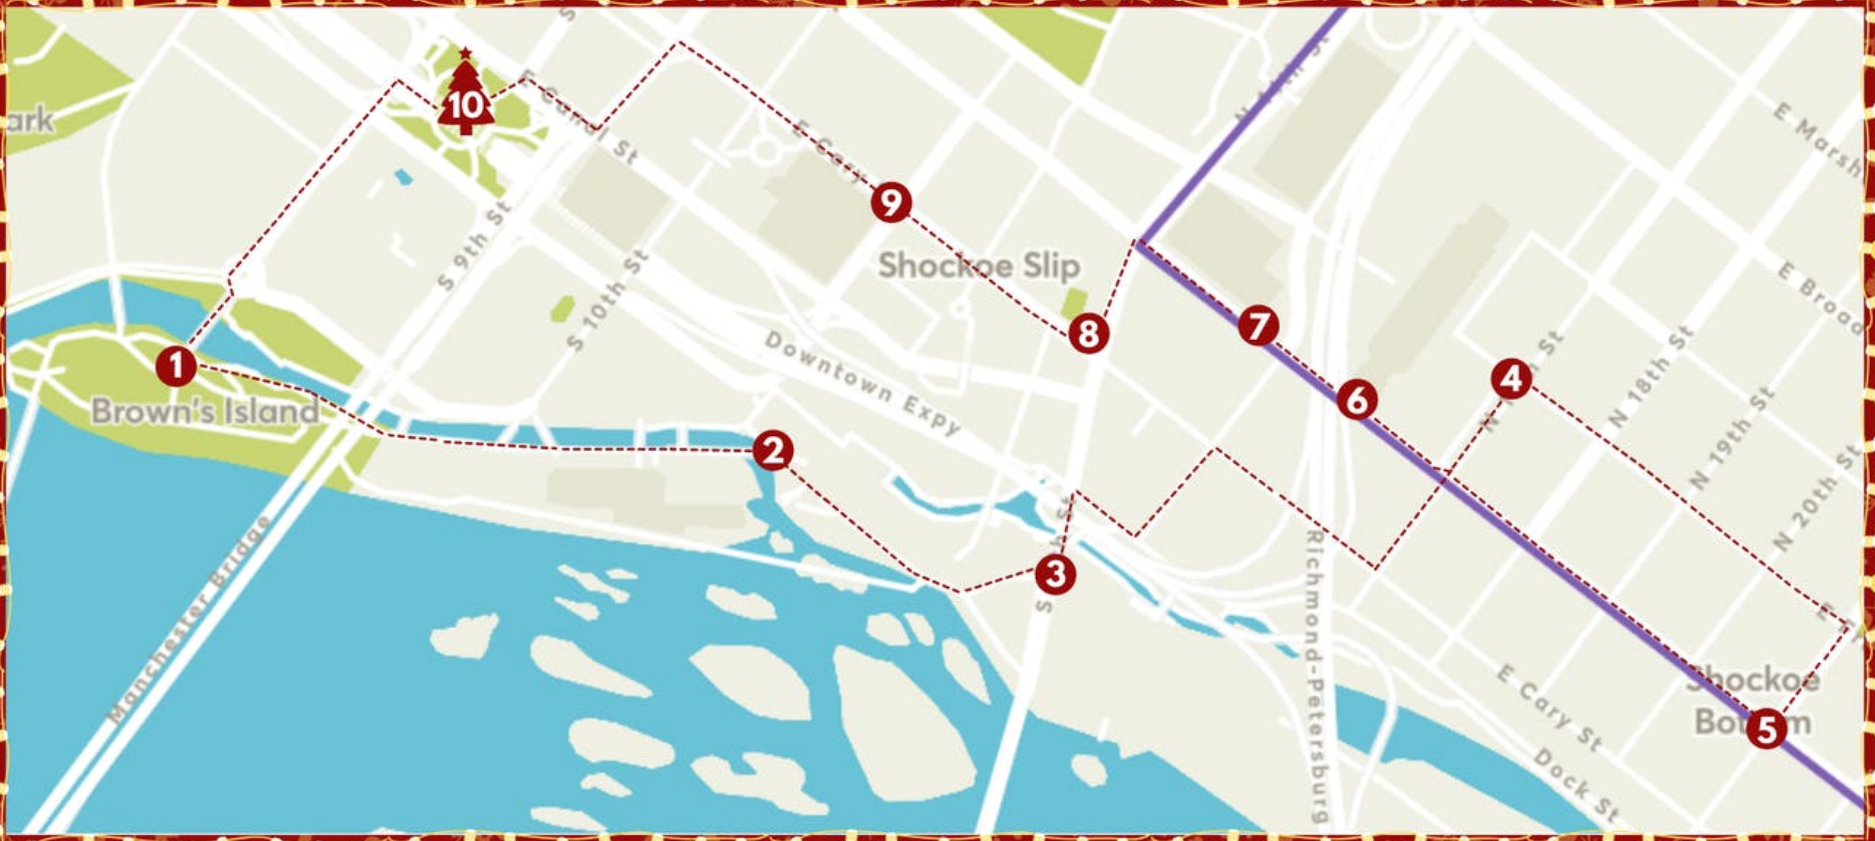

- 1 Brown's Island
- 2 Riverfront Canal Walk
- 3 Turning Basin at 14th & Cary
- 4 17th Street Farmers Market
- 5 Shockoe Bottom at Main Street
- 6 Main Street Station
- 7 Reconciliation Statue
- 8 First Freedom Center
- 9 Shockoe Slip at Cary Street
- 10 Kanawha Plaza

Peak Times: 4-8PM

Parking:

ACWM (\$) Cary & Virginia St. 12th & Canal St.
Belle Isle Lot 14th & Cary St. Omni/James Center